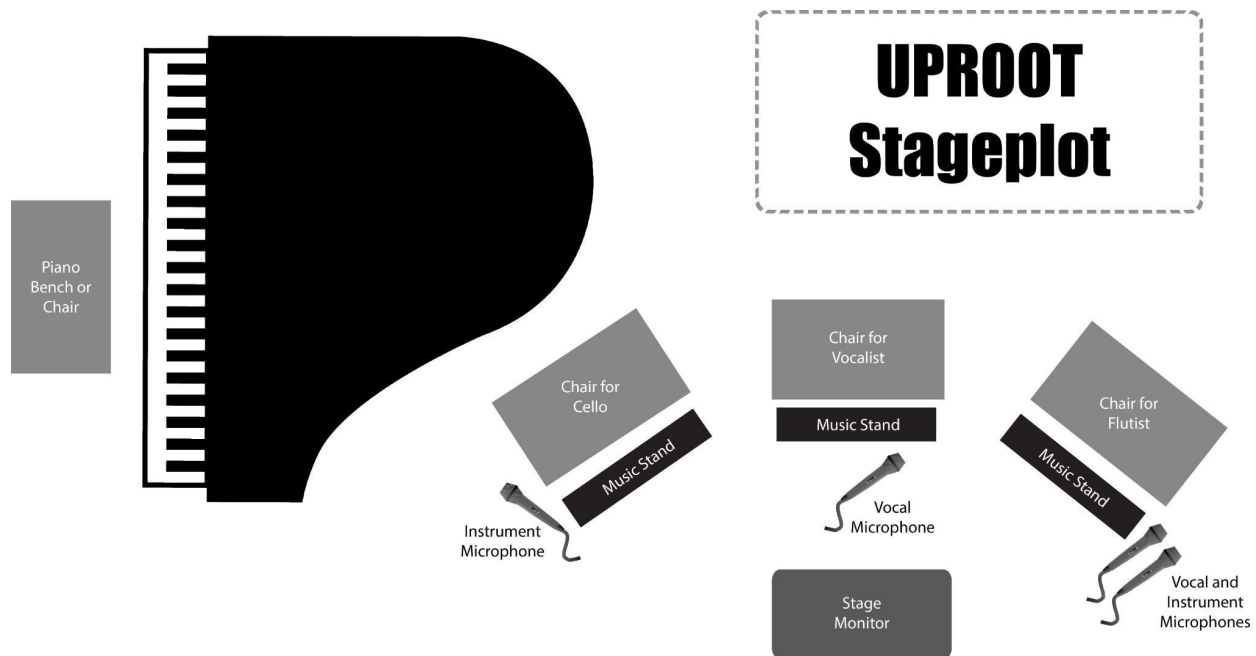

Touring Rider for UPROOT

Technical Requirements

- Tuned piano or weighted keyboard
- Sound system with two vocal microphones and two instrument mics and stands
- Three chairs
- Three music stands
- Stage monitor

Hospitality

- Accommodation for four people. Hotel must be within 5 min walking distance from the venue, otherwise transportation must be provided to and from.
- One hot meal or buyout (\$20/person) for all four members of the ensemble.
- Venue must provide one secure warmup area or dressing room.
- Water, coffee and tea must be made available backstage.
- Venue must provide one table for merchandise near the front of house.